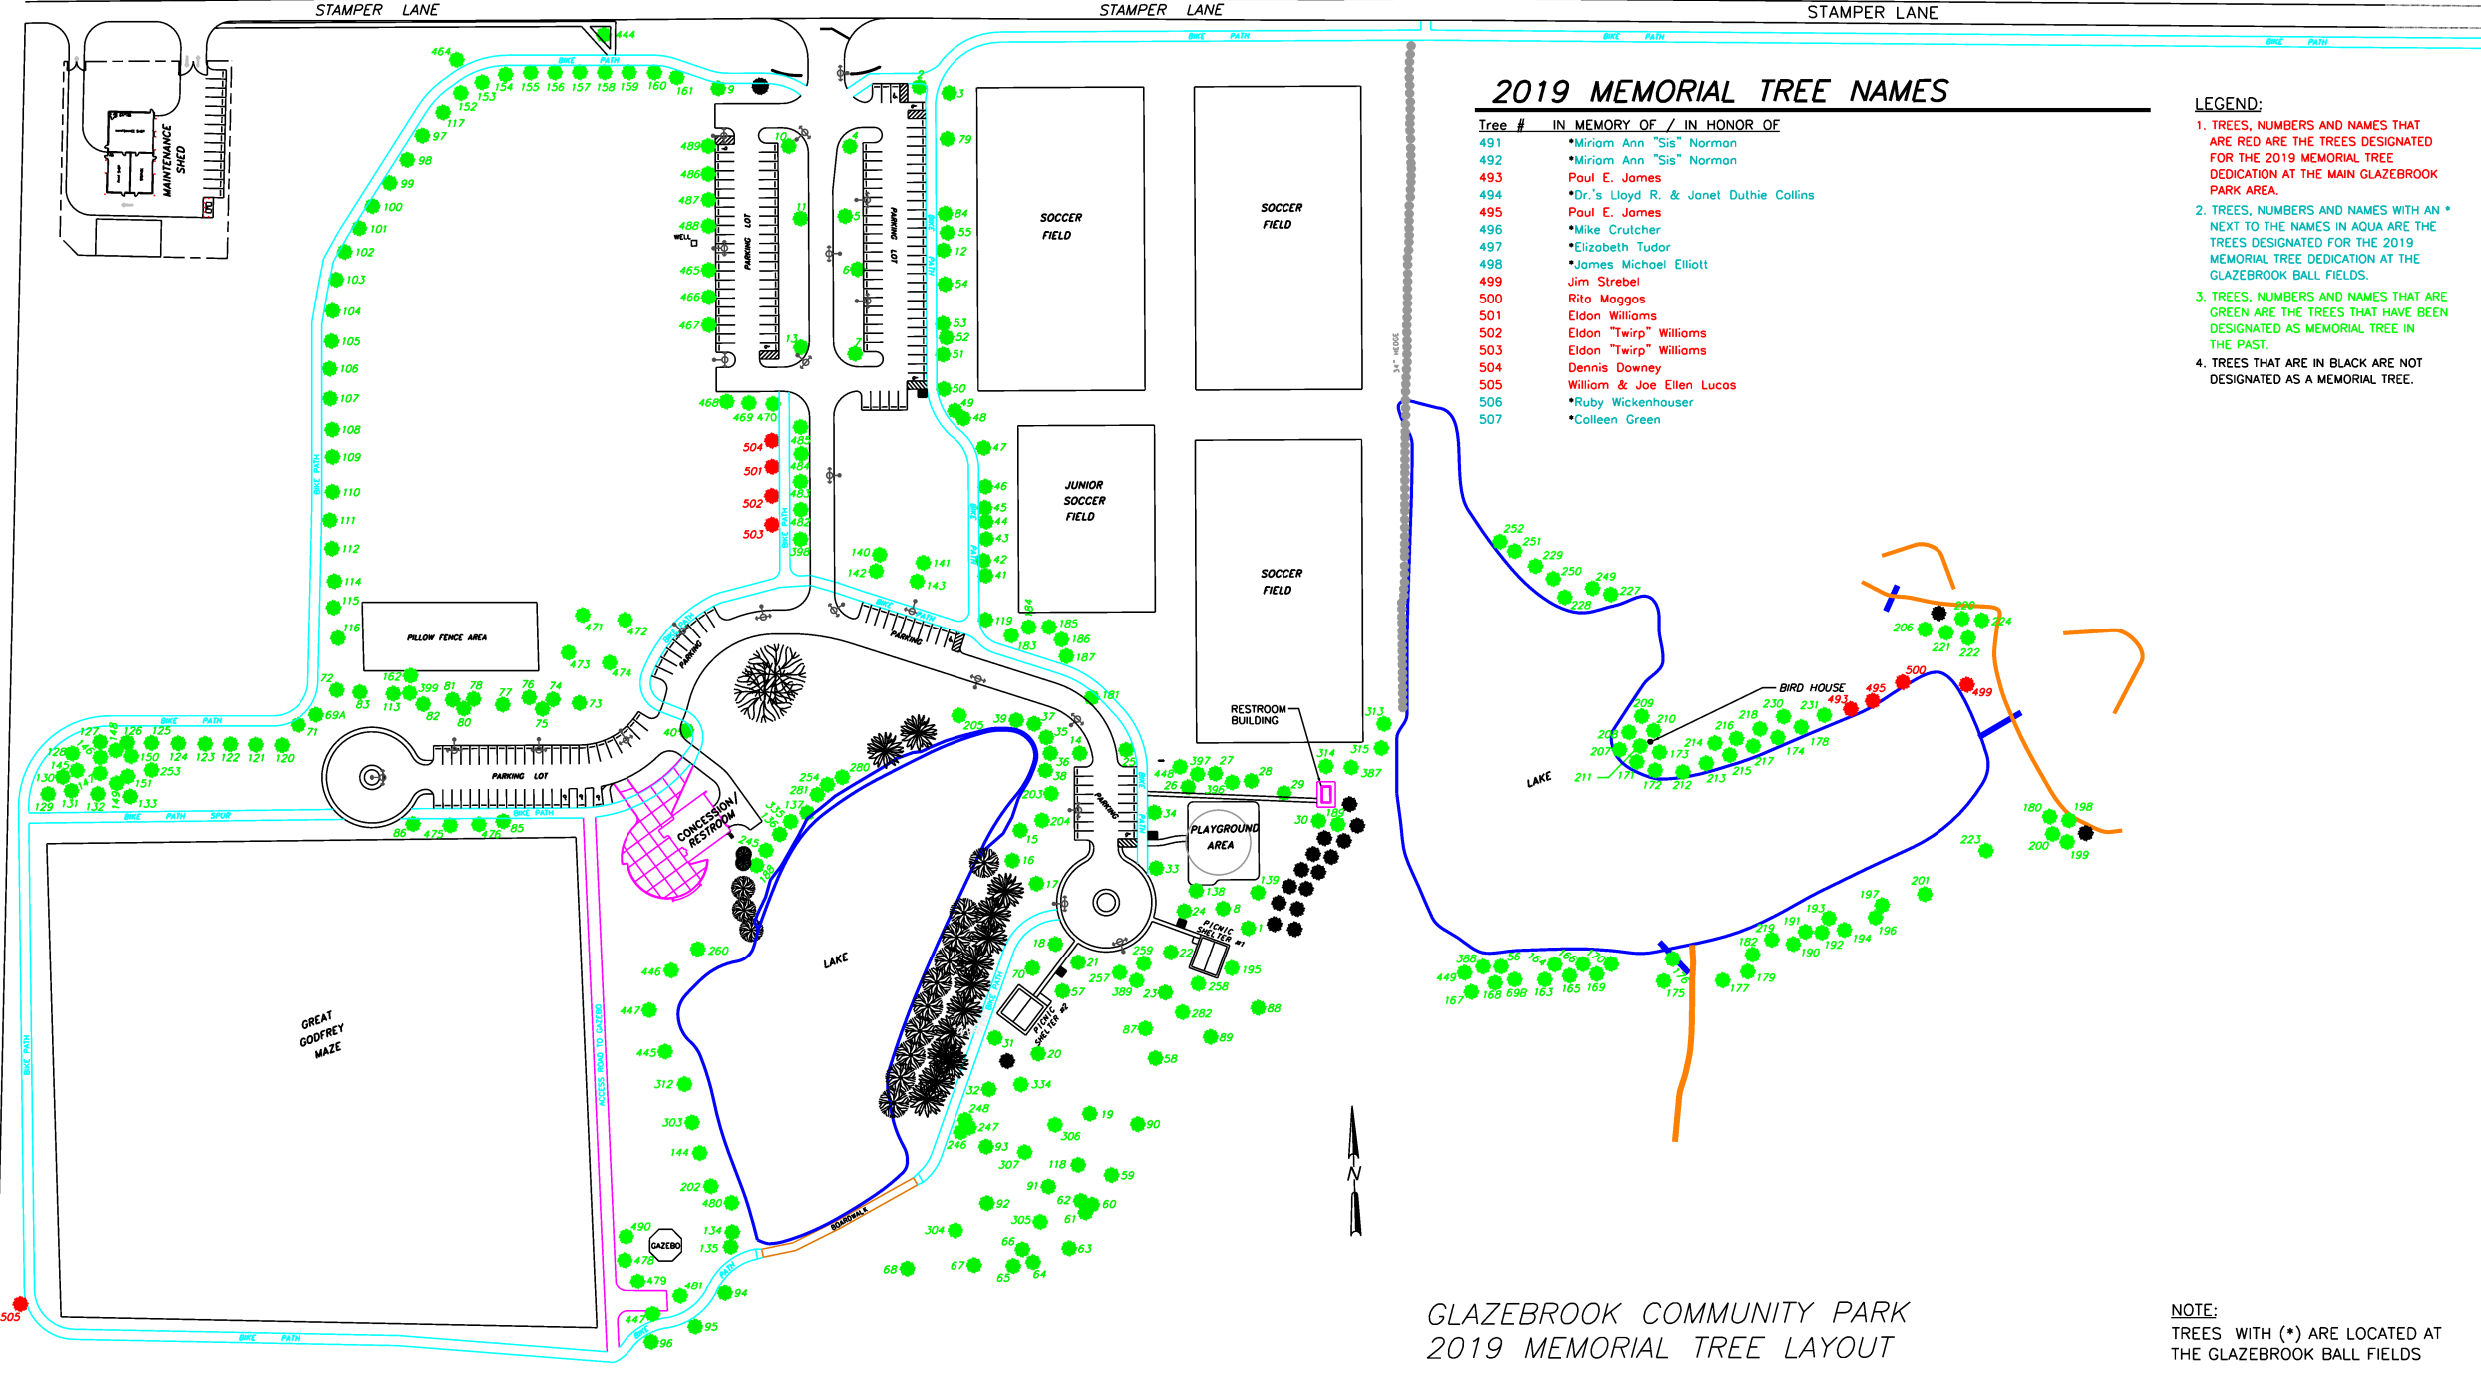

2019 MEMORIAL TREE NAMES

Tree #	IN MEMORY OF / IN HONOR OF
491	*Miriam Ann "Sis" Norman
492	*Miriam Ann "Sis" Norman
493	Paul E. James
494	*Dr.'s Lloyd R. & Janet Duthie Collins
495	Paul E. James
496	*Mike Crutcher
497	*Elizabeth Tudor
498	*James Michael Elliott
499	Jim Strebel
500	Rito Maggos
501	Eldon Williams
502	Eldon "Twirp" Williams
503	Eldon "Twirp" Williams
504	Dennis Downey
505	William & Joe Ellen Lucas
506	*Ruby Wickenhauser
507	*Colleen Green

- LEGEND:**
- TREES, NUMBERS AND NAMES THAT ARE RED ARE THE TREES DESIGNATED FOR THE 2019 MEMORIAL TREE DEDICATION AT THE MAIN GLAZEBROOK PARK AREA.
 - TREES, NUMBERS AND NAMES WITH AN * NEXT TO THE NAMES IN AQUA ARE THE TREES DESIGNATED FOR THE 2019 MEMORIAL TREE DEDICATION AT THE GLAZEBROOK BALL FIELDS.
 - TREES, NUMBERS AND NAMES THAT ARE GREEN ARE THE TREES THAT HAVE BEEN DESIGNATED AS MEMORIAL TREE IN THE PAST.
 - TREES THAT ARE IN BLACK ARE NOT DESIGNATED AS A MEMORIAL TREE.