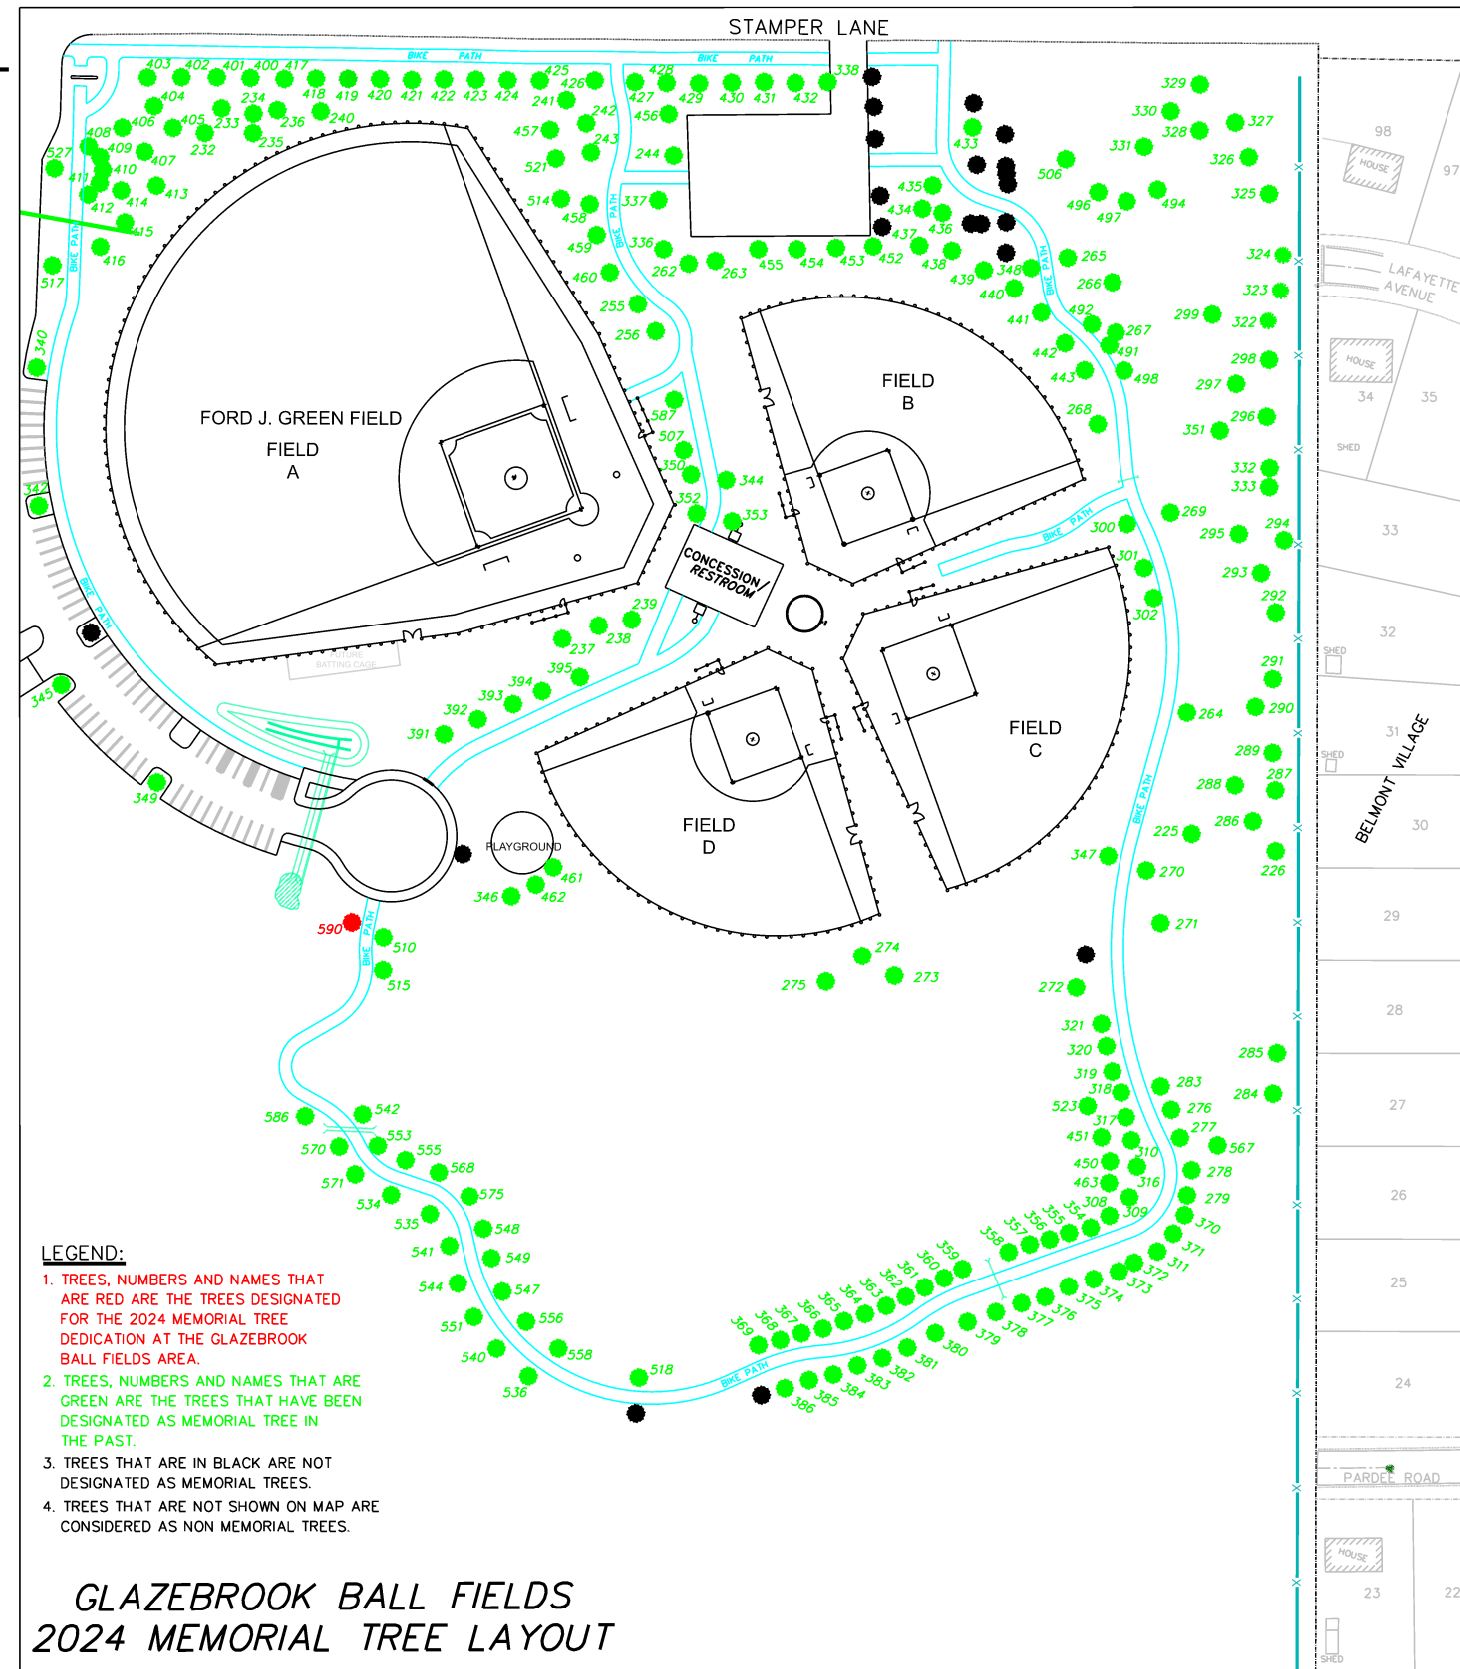

## GLAZEBROOK BALL FIELDS 2024 MEMORIAL TREE LAYOUT

Tree #	IN MEMORY OF / IN HONOR OF	Tree #	IN MEMORY OF / IN HONOR OF	Tree #	IN MEMORY OF / IN HONOR OF
494	*Dr.'s Lloyd R. & Janet Duthie Collins	527	*Kailey Ahlmetter	555	*Carol Ann Deem
496	*Mike Crutcher	534	*Rita Keefe	556	*Lorene Mayden
497	*Elizabeth Tudor	535	*Judith Helen Mathios	558	*Gen Tinkley
498	*James Michael Elliott	536	*Normo Glazebrook	567	*Charles "Chuck" Heitz
506	*Ruby Wickenhauser	540	*Coren Stephan	568	*Mary Lou Ottwell
507	*John Kennedy	541	*Shelly Connor	570	*Paula Emons-Fuessle
510	*Delores "Dee" Roper	542	*Marlene Alice Hooker	571	*Jeanie Marsh Shimunek
514	*Billy Tote	544	*Dr. Martin "Tom" Carrow	575	*John & Evelyn Pearson
515	*Nancy Brown	547	*Sharilyn Beem	586	*Harold Wayne Fisher
517	*Harold "Fuzz" Barton	548	*Mary Lu McManus	587	*Ford Green
518	*Glen Porter	549	*Patty Morrissey	590	*Dale A. Ferguson
521	*Roger Kamp	551	*Sharilyn Beem		
523	*Alan "Steve" Harmon	553	*Patricia "Trish" Tolle		