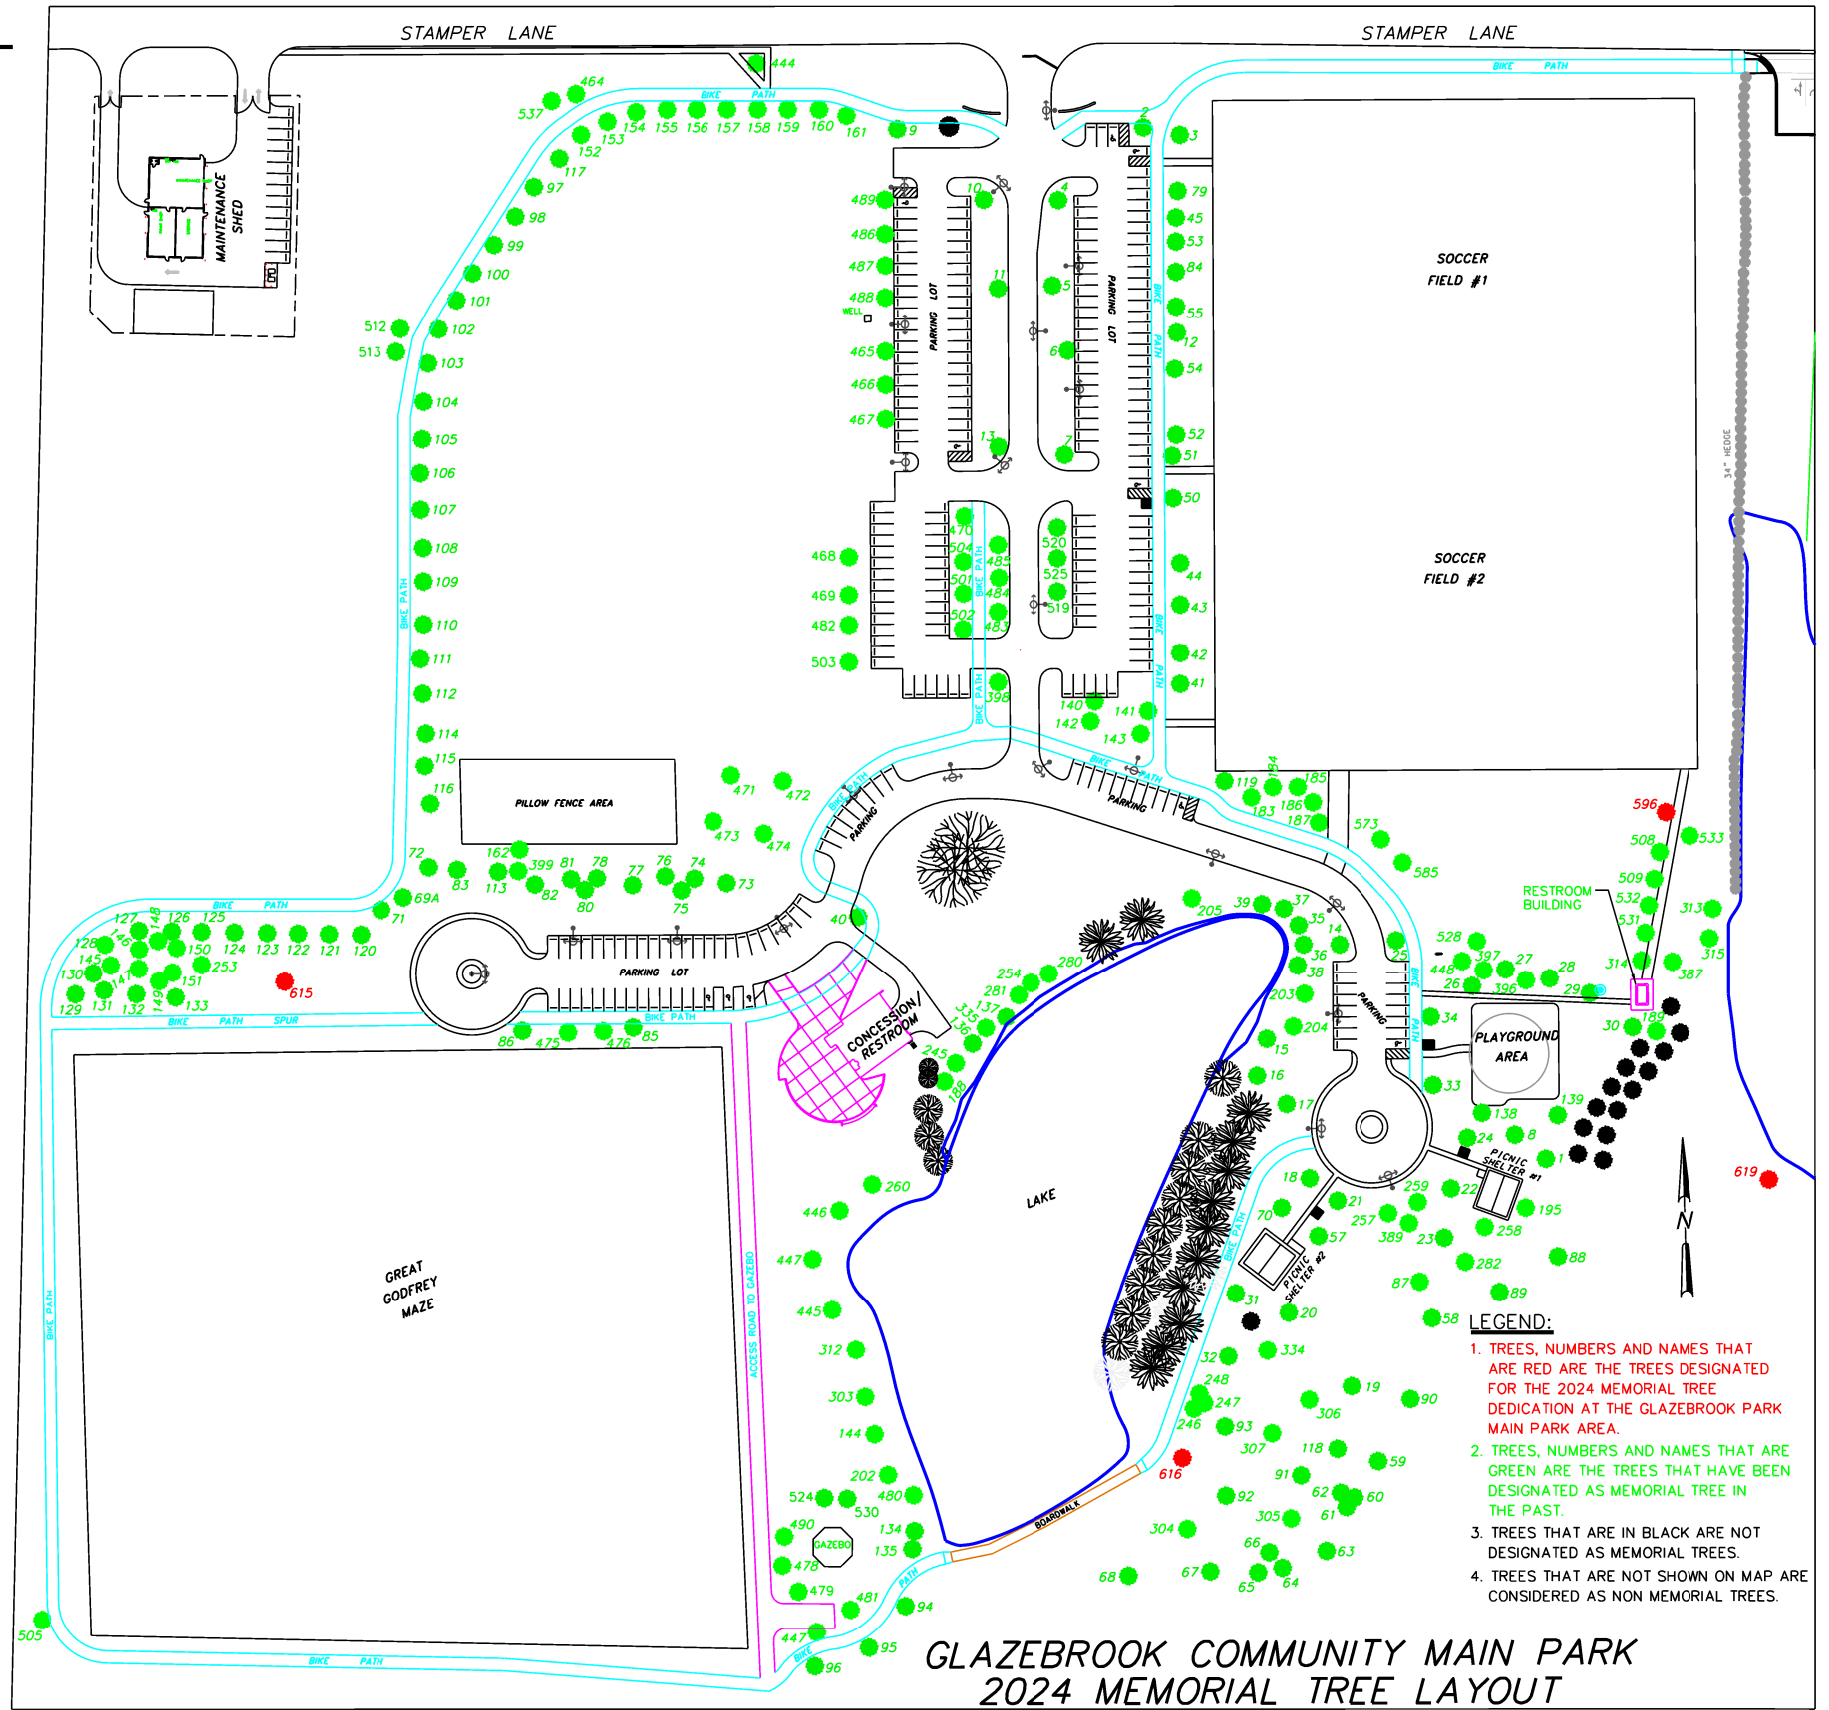

GLAZEBROOK COMMUNITY MAIN PARK
2024 MEMORIAL TREE LAYOUT

- LEGEND:**
1. TREES, NUMBERS AND NAMES THAT ARE RED ARE THE TREES DESIGNATED FOR THE 2024 MEMORIAL TREE DEDICATION AT THE GLAZEBROOK PARK MAIN PARK AREA.
 2. TREES, NUMBERS AND NAMES THAT ARE GREEN ARE THE TREES THAT HAVE BEEN DESIGNATED AS MEMORIAL TREE IN THE PAST.
 3. TREES THAT ARE IN BLACK ARE NOT DESIGNATED AS MEMORIAL TREES.
 4. TREES THAT ARE NOT SHOWN ON MAP ARE CONSIDERED AS NON MEMORIAL TREES.